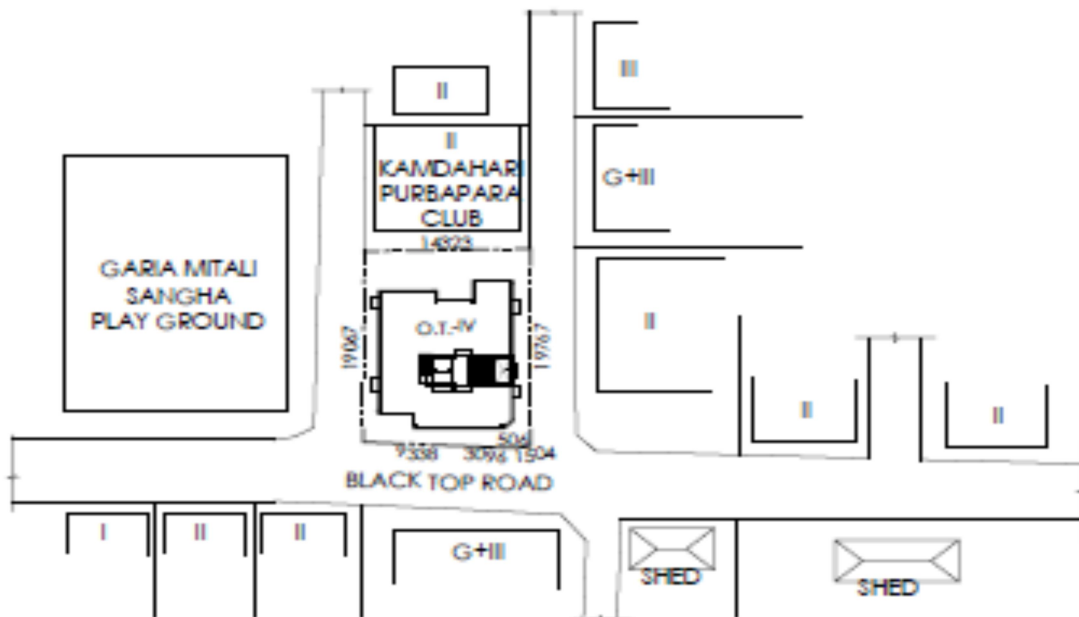

MRITTIKA

(PROMOTER & DEVELOPER)

216 Boral Main Road (7No. Anandasree), Garia, Kolkata - 700084

Mob. No. - 8420175247

Ref.

Date :

Location Map: Latitude Longitude Position of "Mrittika 2" at R-139, Kamdahari, Purba Para, Garia, Premises No -29 Kamdahari, PO-Garia, PS-Bansdroni, Kolkata - 700084, WB, India

CO-ORDINATES IN WGS 84 AND SITE ELEVATION (AMSL)

REFERENCE POINTS MARKED IN THE SITE PLAN OF THE PROPOSAL	CO-ORDINATES IN WGS 84	
	LATITUDE	LONGITUDE
POINT 1	22° 27' 43.0956" N	88° 22' 41.3652" E
POINT 2	22° 27' 43.488" N	88° 22' 41.0448" E
POINT 3	22° 27' 43.2864" N	88° 22' 40.9008" E
POINT 4	22° 27' 42.9984" N	88° 22' 41.1168" E

SITE PLAN
SCALE = 1 : 600

MRITTIKA
Romkoishara Saha.
Partner